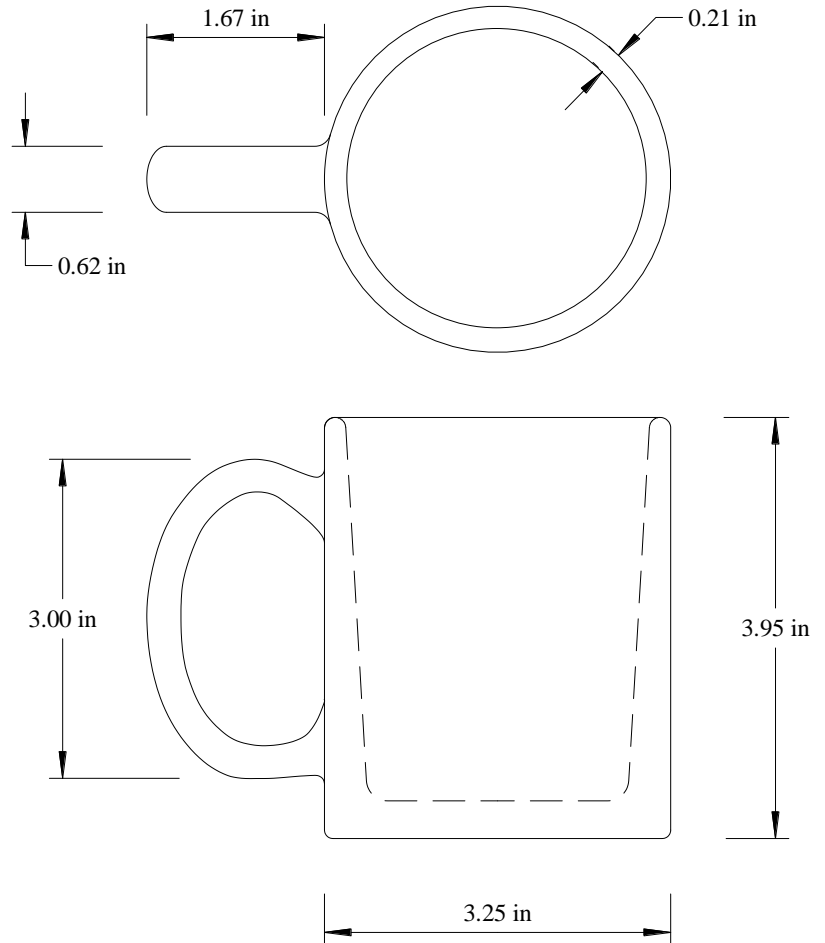

Enabling Your Ideas

Coffee Cup

Tormach Coffee Cup

PN: 30525

The Tormach coffee cup is a general purpose drinking vessel and can serve multiple uses, however the intended use is for coffee.

Coffee has been the patriotic drink of choice since the Boston Tea Party of 1773. Whether you're celebrating personal independence in your own workshop, or simply following the corporate safety policy ("Don't operate machinery while drowsy"), part number 30525 and a bit of java make a great combination while planning out your next project.

Our idea for a good cup of coffee is the same as Talleyrand, the 18th century French diplomat, who recommended that coffee be:

*"Black as the devil, hot as hell,
pure as an angel, sweet as love."*

Material: Ceramic
Finish: Glazed
Color: White w/ Tormach Logo
Volume: 11 fl oz (325 mL)
Weight: 13.4 oz (381 gr)
Operating Temperature: -40 F to +212 F (-40 C to 100 C)
Storage Temperature: -60 F to 450 F (-51 C to 230 C)
Humidity: 0 to 100% condensing
Shock: 50-150 Gs/ms (6 inch drop)